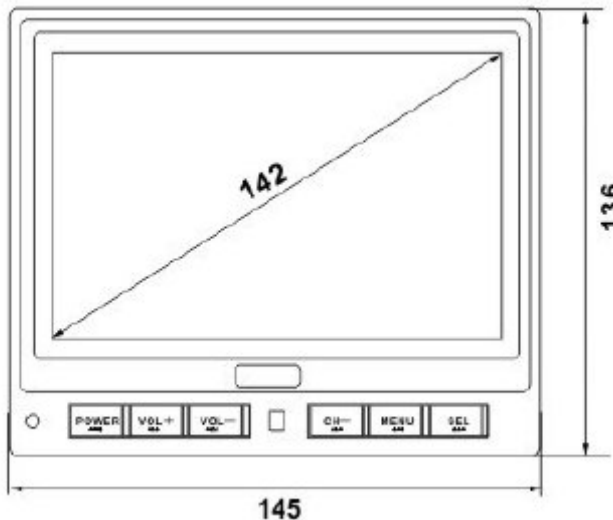

**NEW!**  
**5.5" Monitor**  
**4 Camera Capabilities**

Picture image may be adjusted for Horizontal, Vertical, Mirror and Normal viewing.

Automatic back-lights for buttons.

Automatic brightness control.

Full-function remote controller.

4 AV input, 1 video output and 1 audio output.

Operates from 12~32V. DC

Automatically switches to back-up, left or right side camera views

Unit: mm

**5.5" 4-CAMERA MONITOR**